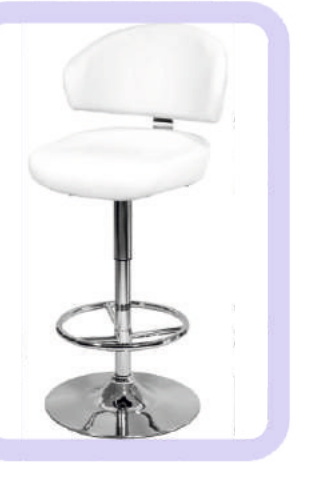

Accessories

X