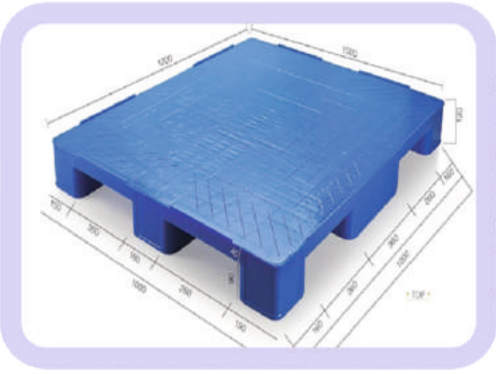

COLOURS :

Wall Fixing Fixtures (W Type)

Specifications					
Heighth	4	5	6	7	8
Length	2	2.5	3	3.5	4
Depth	1	1.25	1.5	1.8	2
Measurement in Feet					

VII

COLOURS :

Rice Bins (Loose Grains Dump Bins)

Specifications			
Height	2	2.5	3
Length	1.25	1.25	1.25
Depth	1.25	1.25	1.25
Measurement in Feet			

COLOURS : 

Mesh with Hooks (Wall Hangables)

Specifications					
Height	4	5	6	7	8
Length	2	2.5	3	3.5	4
Depth	1	1.25	1.5	1.8	2
Measurement in Feet					

VIII

COLOURS : 

Electronic Store Racks

Specifications					
Height	4	5	6	7	8
Length	2	2.5	3	3.5	4
Depth	1	1.25	1.5	1.8	2
Measurement in Feet					

IX

COLOURS : 

Accessories

X

**STOREMAN STORAGE
Solutions Pvt. Ltd**

+ 91 9353073820
+ 91 7022840281
+ 91 9611540532
+ 91 7411467489
+ 91 6361431539

sales@storeman.co.in

No. 6, 3rd Main, 24th Cross,
6th Block Jayanagar,
Bangalore - 560 082.