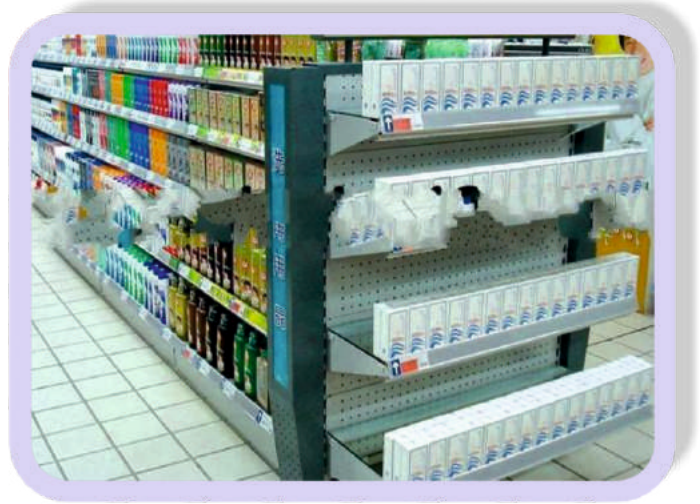

COLOURS :

Mesh Shelf Fixtures (Mesh Type)

Specifications					
Height	4	5	6	7	8
Length	2	2.5	3	3.5	4
Depth	1	1.25	1.5	1.8	2
Measurement in Feet					

IV COLOURS :

Glass Shelf Fixtures (G Type)

Specifications					
Height	4	5	6	7	8
Length	2	2.5	3	3.5	4
Depth	1	1.25	1.5	1.8	2
Measurement in Feet					