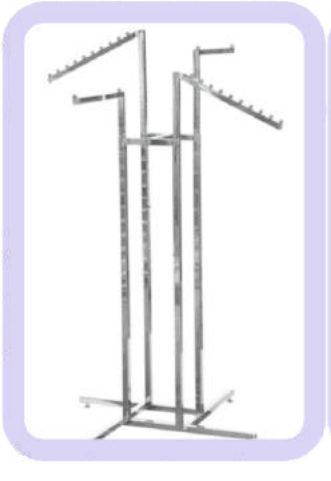

COLOURS : 

Glass Side Display Fixtures (CR Type)

Specifications					
Height	4	5	6	7	8
Length	2	2.5	3	3.5	4
Depth	1	1.25	1.5	1.8	2
Measurement in Feet					

V

COLOURS : 

F&V Fixtures

Specifications					
Heighth	4	5	6	7	8
Length	2	2.5	3	3.5	4
Depth	1	1.25	1.5	1.8	2
Measurement in Feet					

COLOURS :

Wall Fixing Fixtures (W Type)

Specifications					
Heighth	4	5	6	7	8
Length	2	2.5	3	3.5	4
Depth	1	1.25	1.5	1.8	2
Measurement in Feet					

VII

COLOURS :

Rice Bins (Loose Grains Dump Bins)

Specifications			
Height	2	2.5	3
Length	1.25	1.25	1.25
Depth	1.25	1.25	1.25
Measurement in Feet			

COLOURS : 

Mesh with Hooks (Wall Hangables)

Specifications					
Height	4	5	6	7	8
Length	2	2.5	3	3.5	4
Depth	1	1.25	1.5	1.8	2
Measurement in Feet					

VIII

COLOURS : 

Electronic Store Racks

Specifications					
Height	4	5	6	7	8
Length	2	2.5	3	3.5	4
Depth	1	1.25	1.5	1.8	2
Measurement in Feet					

IX

COLOURS : 

Accessories

X

**STOREMAN STORAGE
Solutions Pvt. Ltd**

+ 91 9353073820
+ 91 7022840281
+ 91 9611540532
+ 91 7411467489
+ 91 6361431539

sales@storeman.co.in

No. 6, 3rd Main, 24th Cross,
6th Block Jayanagar,
Bangalore - 560 082.